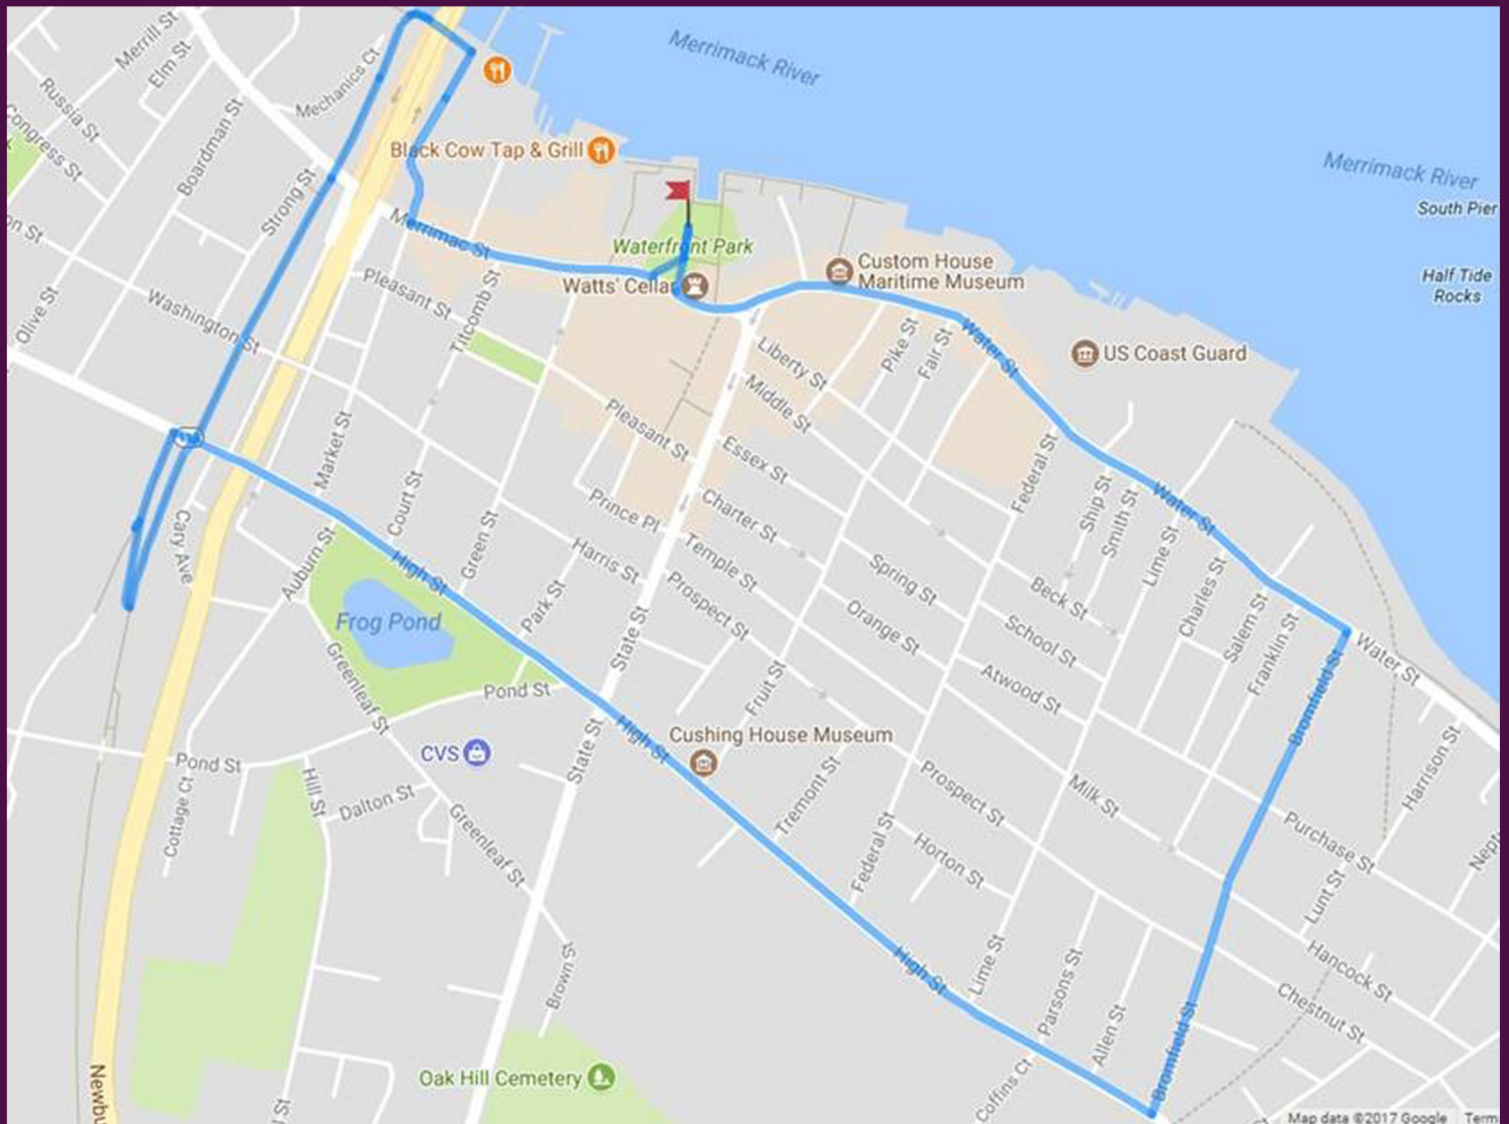

NEWBURYPORT WALK ROUTE

VIRTUAL WALK
AGAINST
DOMESTIC
VIOLENCE

Just over 3 miles, this route is a loop that starts and ends at Waterfront Park.